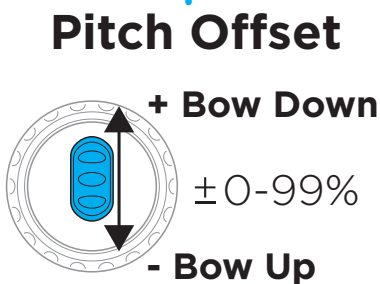

OPERATOR'S QUICK GUIDE

AUTOMATIC MODE

Press and hold:
Auto Pitch & Roll Control on/off

Press: Auto Roll Control off/on

OPERATOR'S QUICK GUIDE

MANUAL MODE

 This guide is intended as a quick reference. Refer to the Operator's Manual provided with your Zipwake System for full instructions and safety warnings.