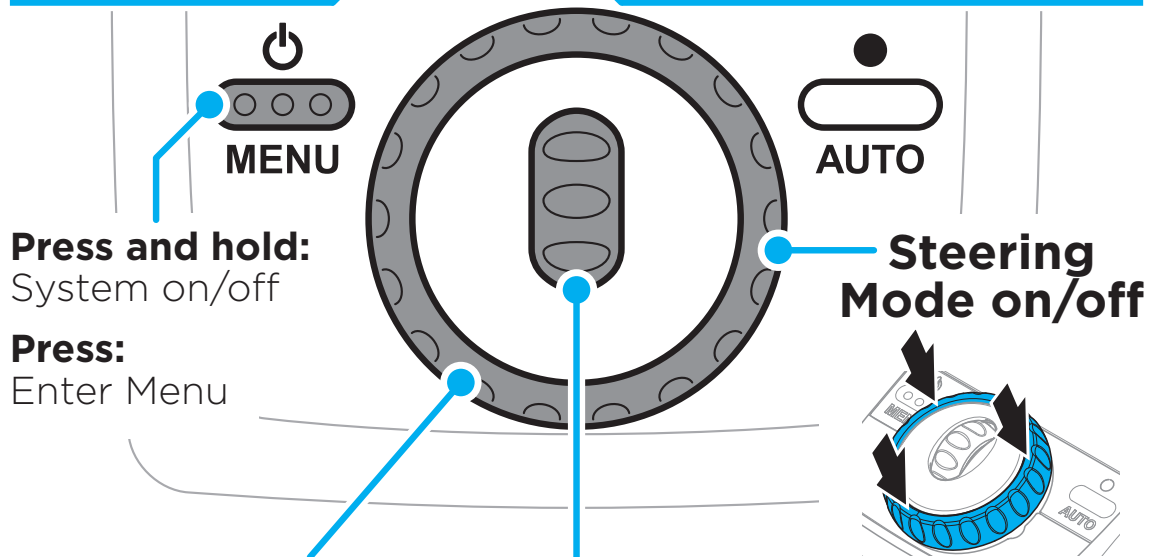

OPERATOR'S QUICK GUIDE

AUTOMATIC MODE

Press and hold:
Auto Pitch & Roll Control on/off

Press: Auto Roll Control off/on

OPERATOR'S QUICK GUIDE

MANUAL MODE

 This guide is intended as a quick reference. Refer to the Operator's Manual provided with your Zipwake System for full instructions and safety warnings.