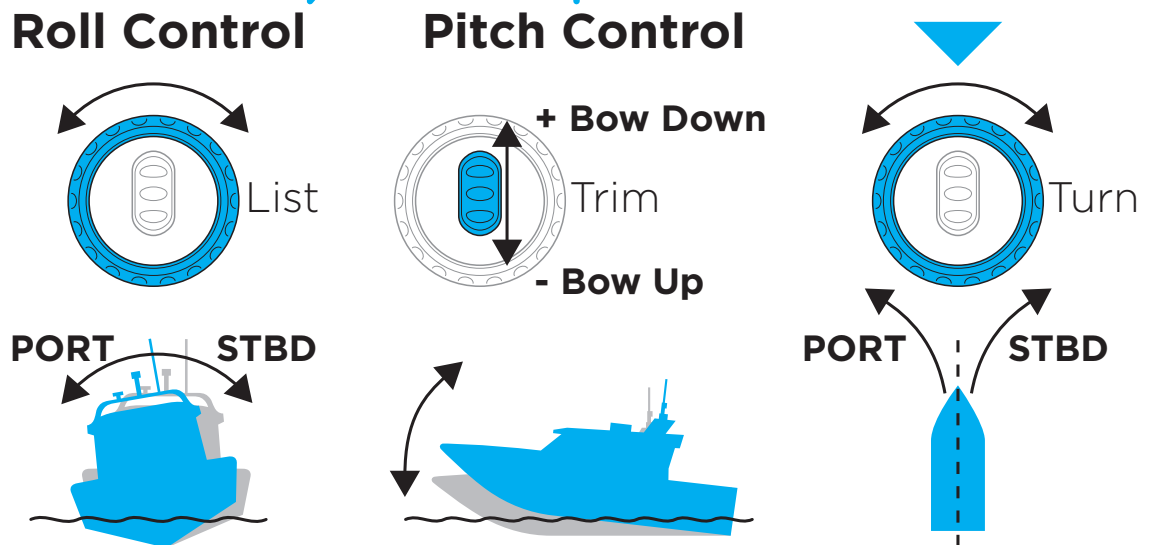

OPERATOR'S QUICK GUIDE

AUTOMATIC MODE

Press and hold:
Auto Pitch & Roll Control on/off

Press: Auto Roll Control off/on

OPERATOR'S QUICK GUIDE

MANUAL MODE

 This guide is intended as a quick reference. Refer to the Operator's Manual provided with your Zipwake System for full instructions and safety warnings.