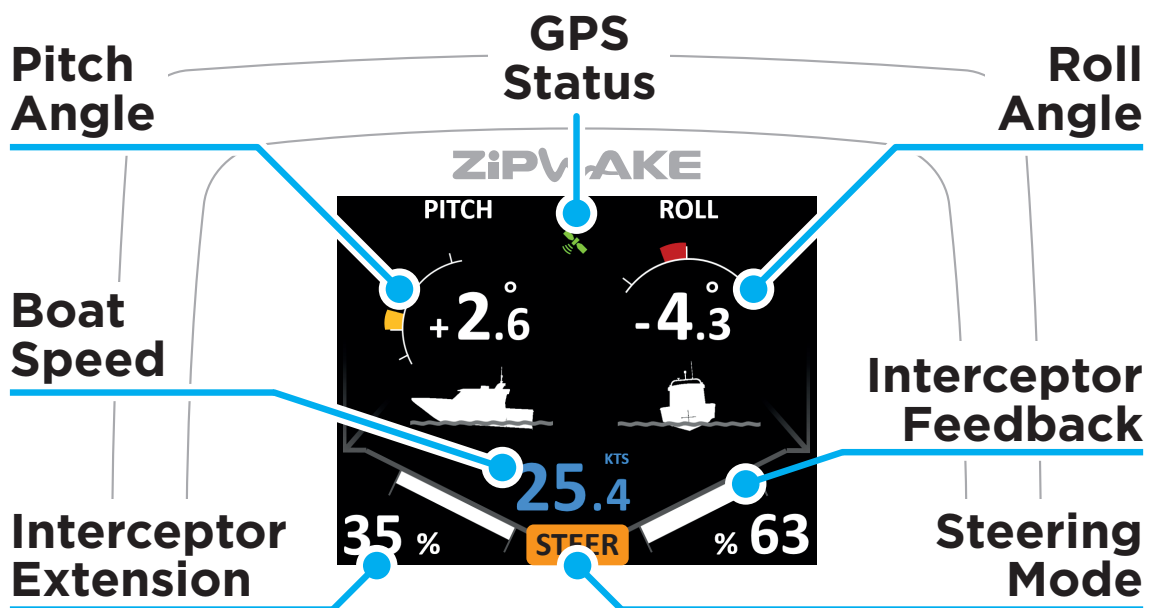

OPERATOR'S QUICK GUIDE

AUTOMATIC MODE

Press and hold:
Auto Pitch & Roll Control on/off

Press: Auto Roll Control off/on

OPERATOR'S QUICK GUIDE

MANUAL MODE

 This guide is intended as a quick reference. Refer to the Operator's Manual provided with your Zipwake System for full instructions and safety warnings.