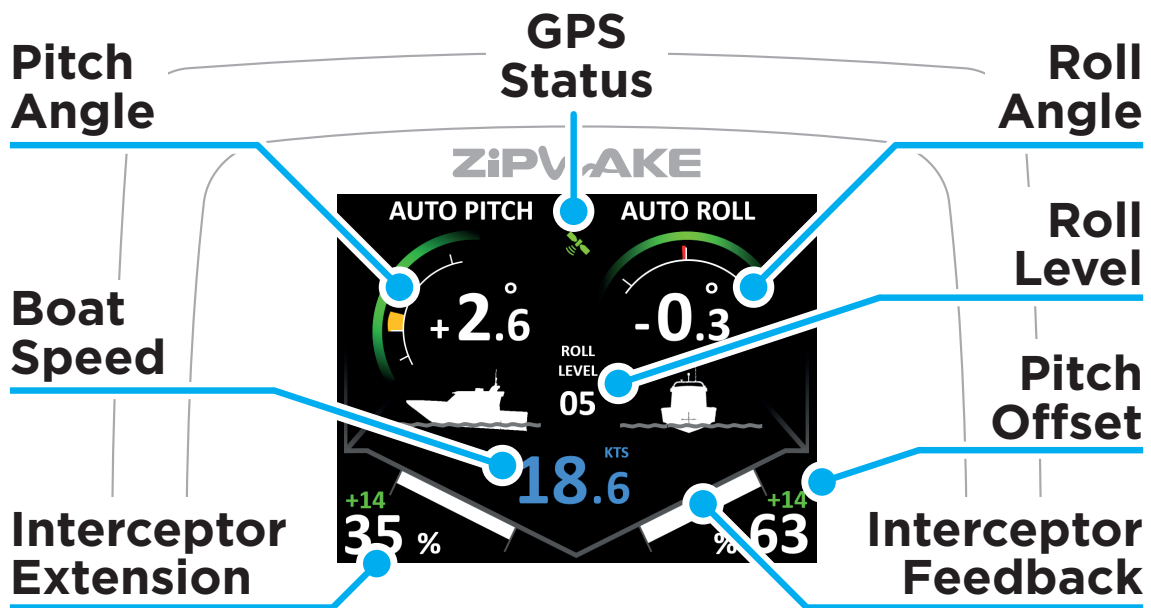

OPERATOR'S QUICK GUIDE

AUTOMATIC MODE

Press and hold:
Auto Pitch & Roll Control on/off

Press: Auto Roll Control off/on

OPERATOR'S QUICK GUIDE

MANUAL MODE

 This guide is intended as a quick reference. Refer to the Operator's Manual provided with your Zipwake System for full instructions and safety warnings.