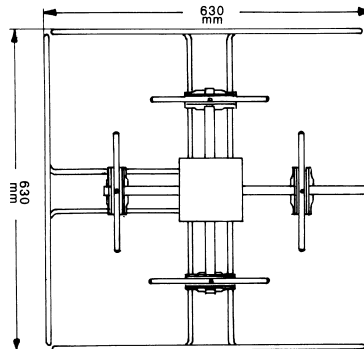

Maritim TV-Antenne - PRO-TV

Celwave introduserer PRO-TV, en profesjonell og kraftig TV/FM antenne for yrkesfartøy. Antennen er produsert av Etronic i Danmark og har vært på det norske markedet i lang tid.

PRO-TV kan benyttes på digitalt bakkenett.

Art. nr.	Beskrivelse	Veil. pris eks. mva
PRO-TV	Celwave omni-directional TV/FM antenne m/feste for rørmontering, (max Ø40mm)	2 520
Spesifikasjoner (ved bruk av forsterker, N263F): • Frekvensområde: 40-860mhz • Mottaksområde: 360° • Forsterkning/Gain: 22dB • Støynivå: >2dB • Impedance, 75ohm • Dimensjoner: 630x630x260mm • Vekt: 2,5kg Tilleggsutstyr		
N263F	HF101 Antenneforsterker for PRO-TV	1 110
N260F	Batterifilter for PRO-TV, 12-24Vdc, 1x TV og FM utg., (kun v/nytt anlegg)	280
N265F	Nettdel for 220Vac drift, 60mA, 2x TV utgang	430
N266F	TV / FM filter – splitter	210
N271F	Ekstra originalfeste for PRO-TV	340