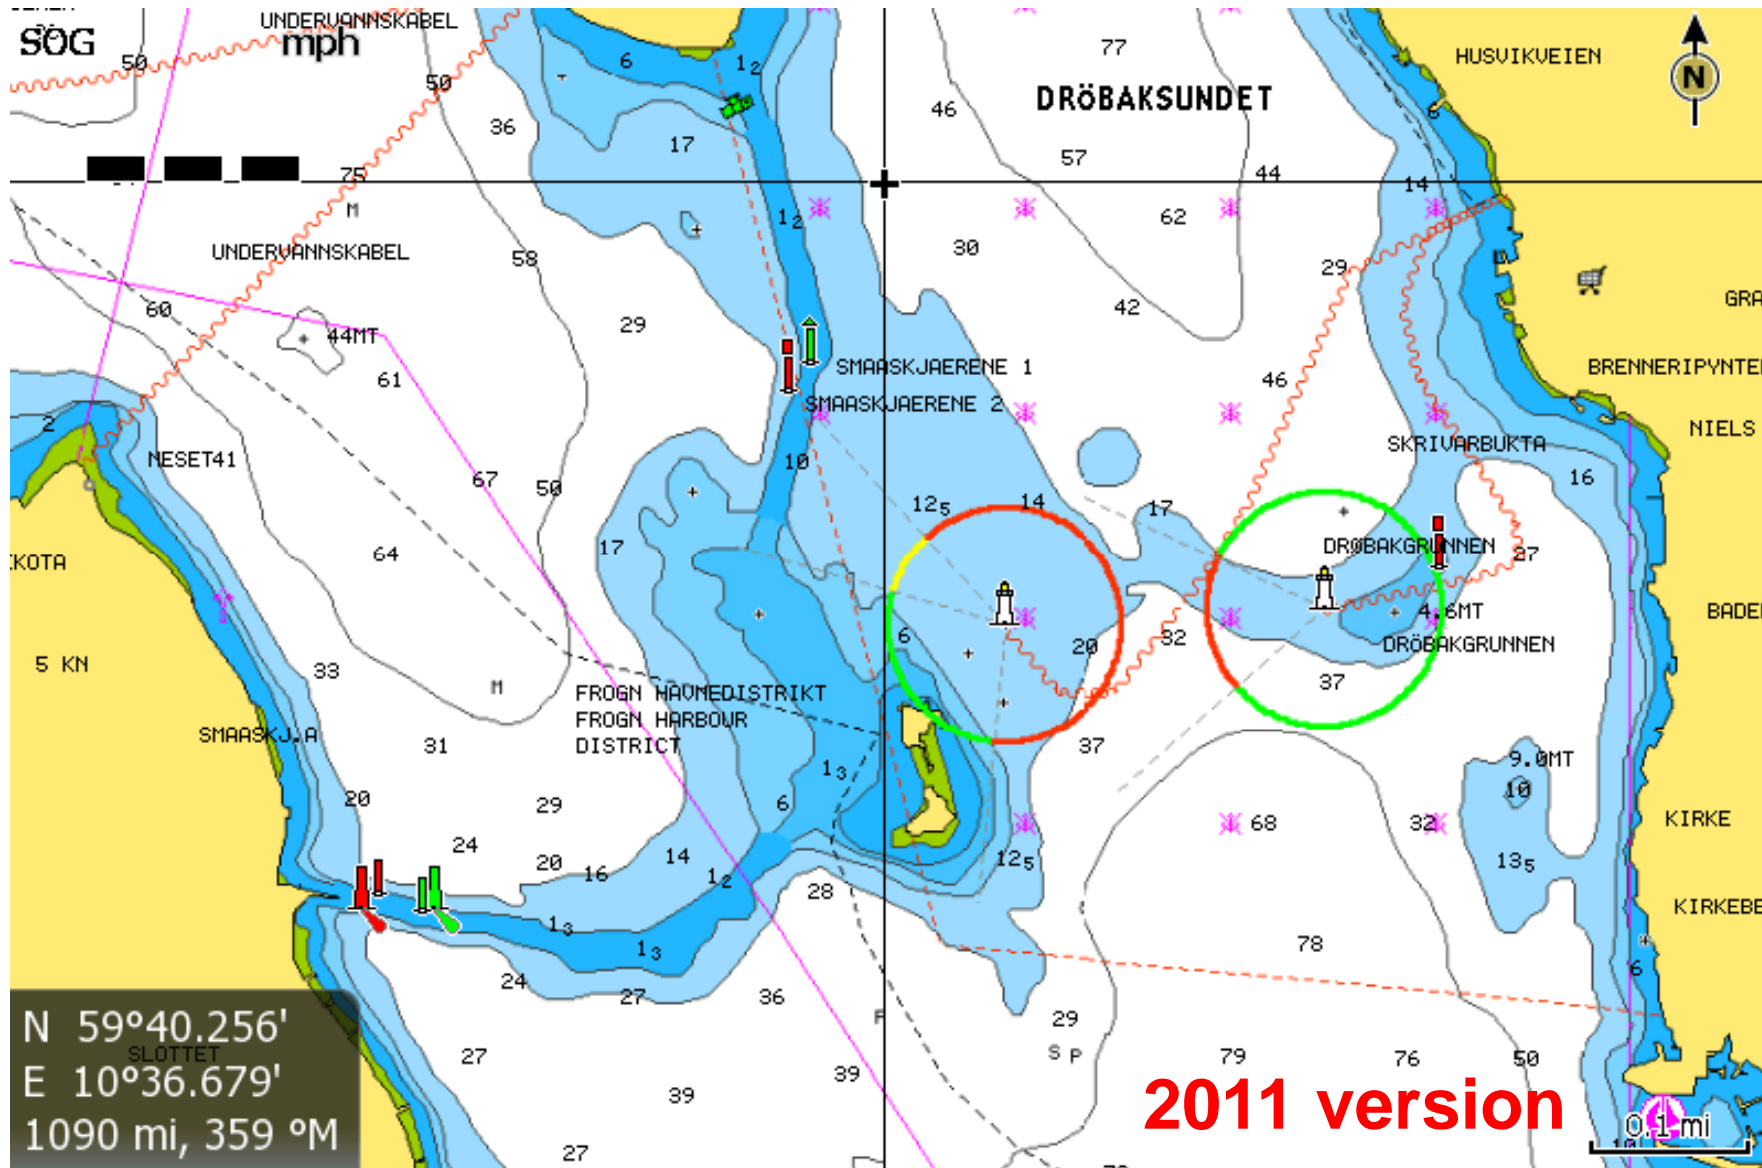

49XG spot sounding 2011

LOWRANCE[®]

SIMRAD

B&G

ESANE - EGRSUND

NT Database

Navionics Chart

New waypoint... Goto Cursor Info Overlay Off Chart options View 2D

MOSS - OSLO

NT Database

Navionics Chart

2010 version

Oscarsborg - Oslo

NT Database

Navionics Chart

New waypoint... Goto Cursor Info Overlay Off Chart options View 2D

Flekkerfjord

NT Database

Navionics chart

2010 version

New waypoint... Goto Cursor Info Overlay off Chart options View 2D