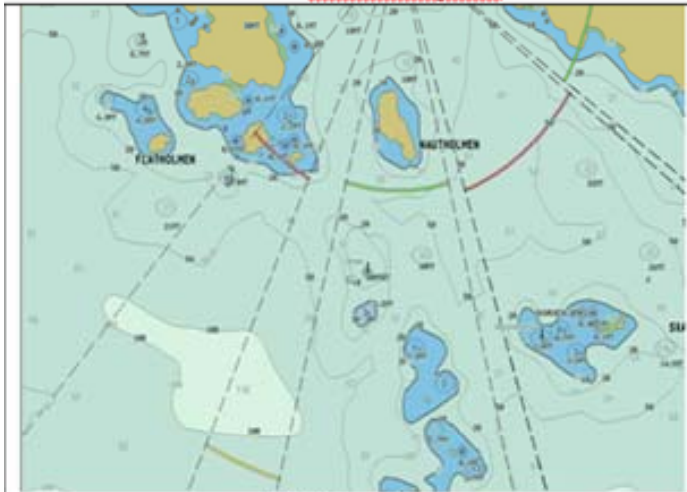

Flekkerfjord

NT Database