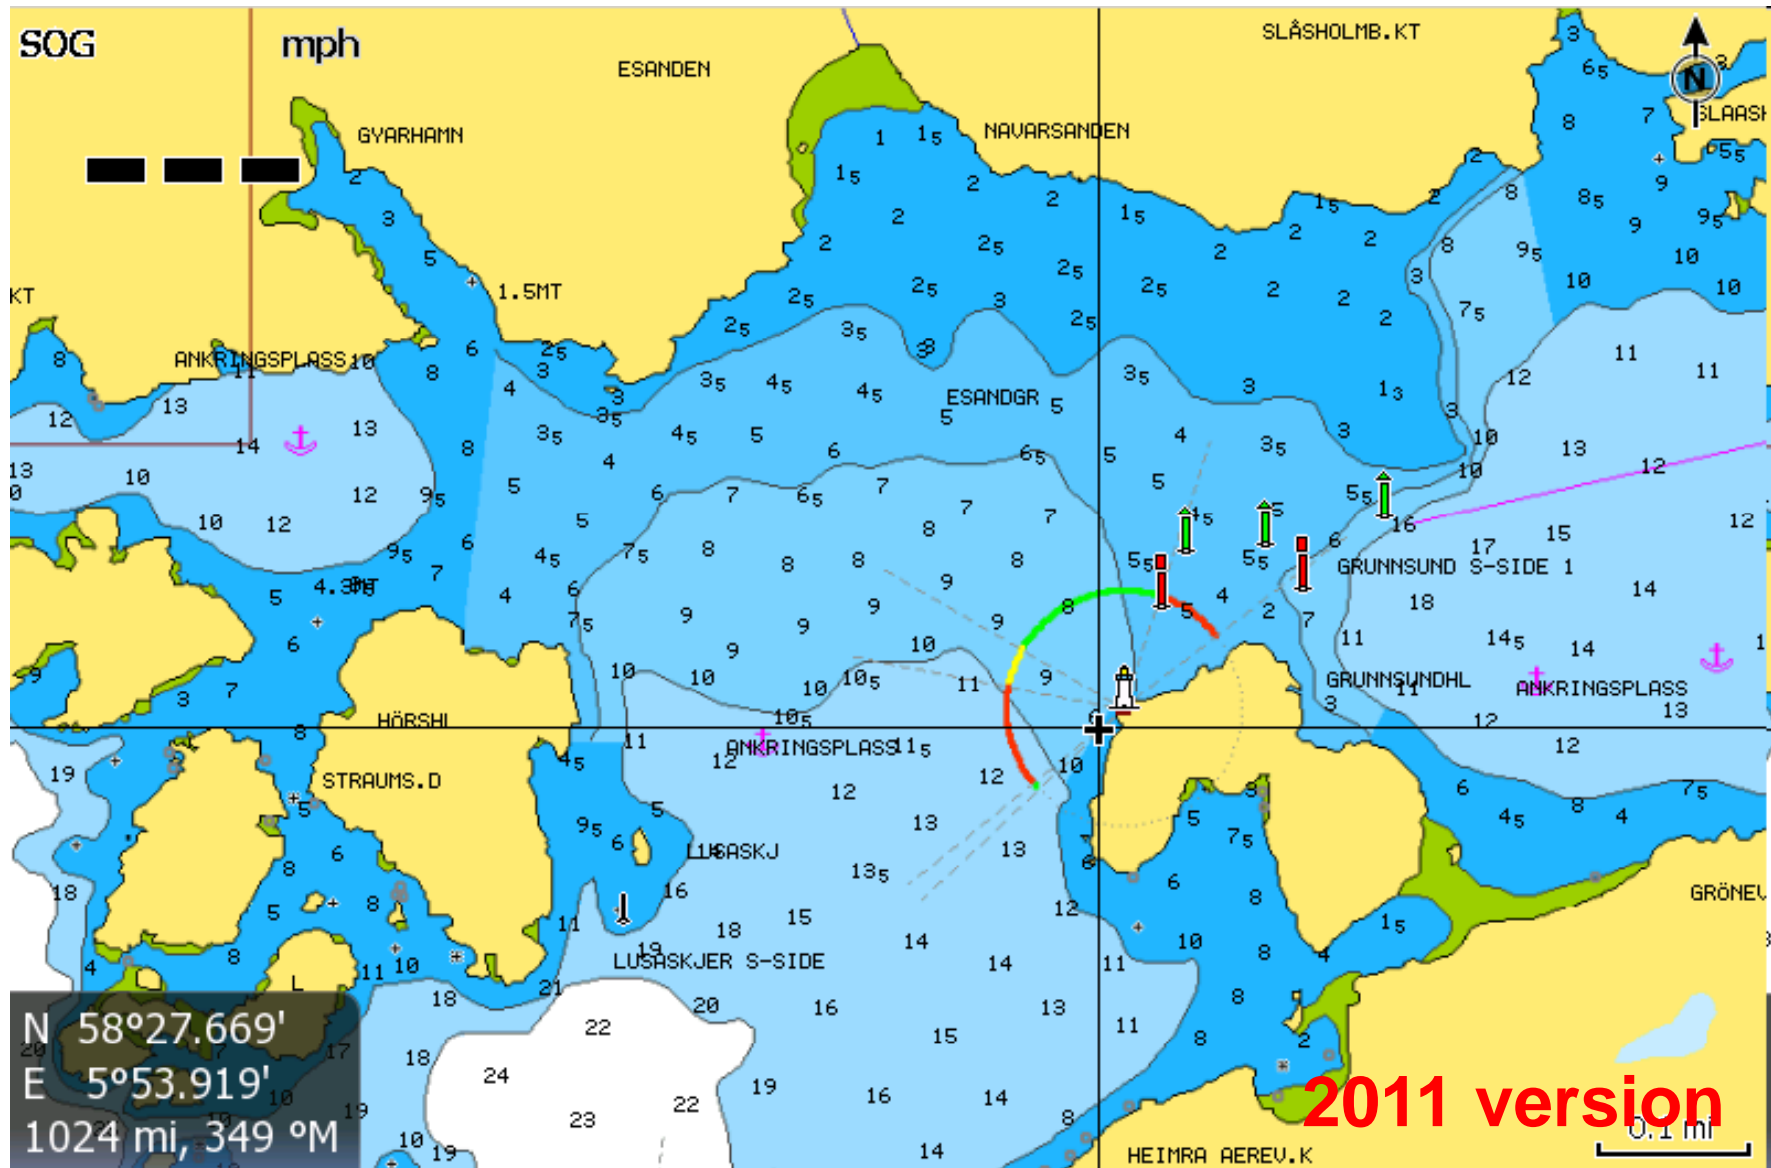

49XG spot sounding 2011

LOWRANCE[®]

SIMRAD

B&G

ESANE - EGRSUND

NT Database

Navionics Chart

New waypoint... Goto Cursor Info Overlay Off Chart options View 2D

MOSS - OSLO

NT Database

Navionics Chart

2010 version

Oscarsborg - Oslo

NT Database

Navionics Chart

New waypoint... Goto Cursor Info Overlay Off Chart options View 2D

Flekkerfjord

NT Database

Navionics chart

2010 version

New waypoint... Goto Cursor Info Overlay off Chart options View 2D