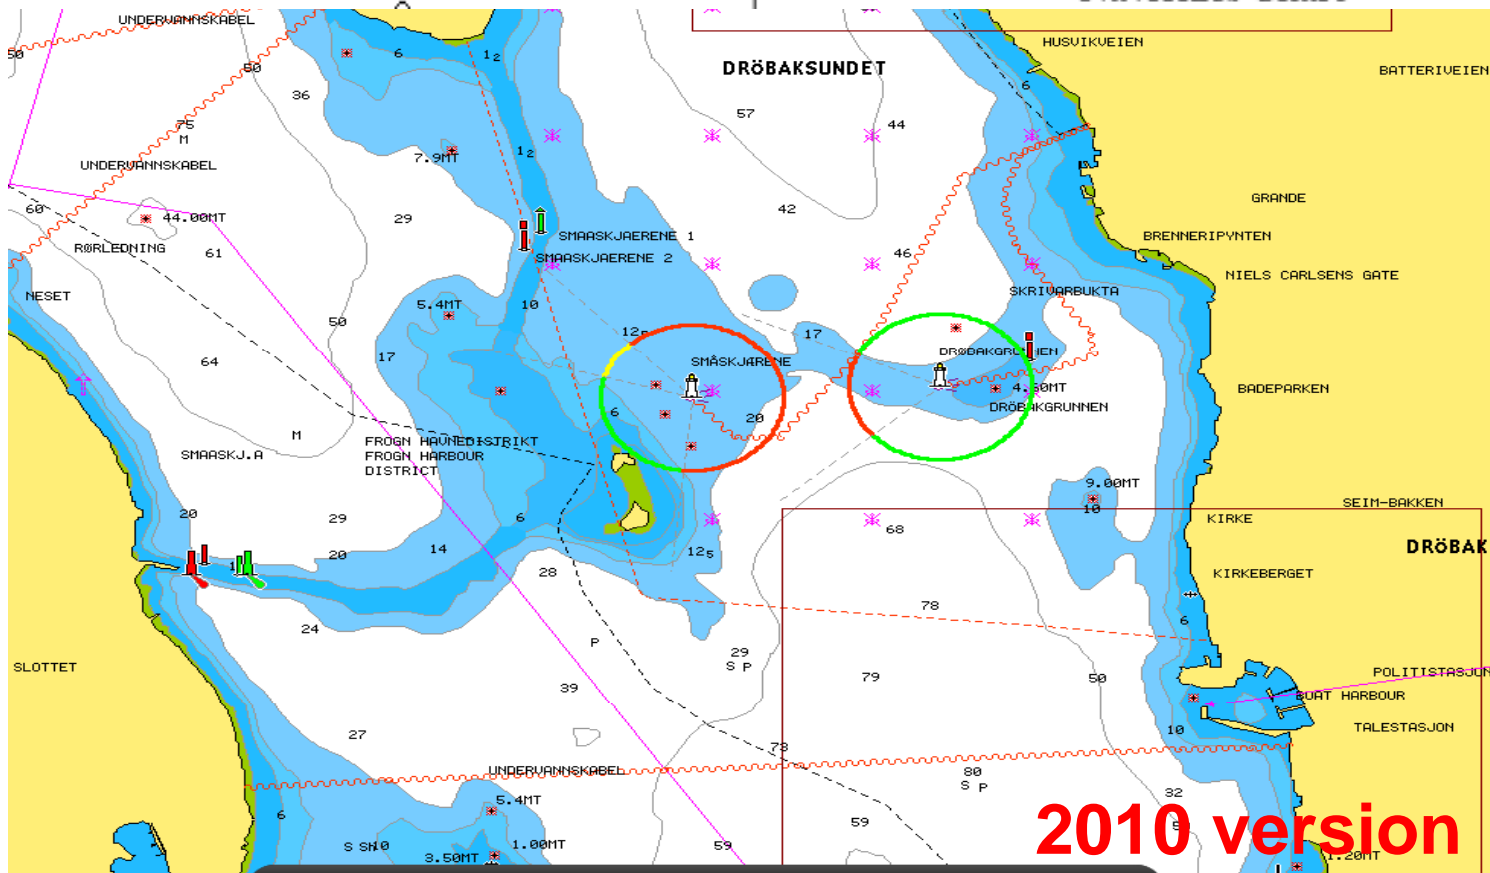

49XG spot sounding 2011

LOWRANCE[®]

SIMRAD

B&G

ESANE - EGRSUND

NT Database

Navionics Chart

New waypoint... Goto Cursor Info Overlay Off Chart options View 2D

MOSS - OSLO

NT Database

Navionics Chart

2010 version

Oscarsborg - Oslo

NT Database

Navionics Chart

New waypoint... Goto Cursor Info Overlay Off Chart options View 2D

Flekkerfjord

NT Database

Navionics chart

2010 version

New waypoint... Goto Cursor Info Overlay off Chart options View 2D