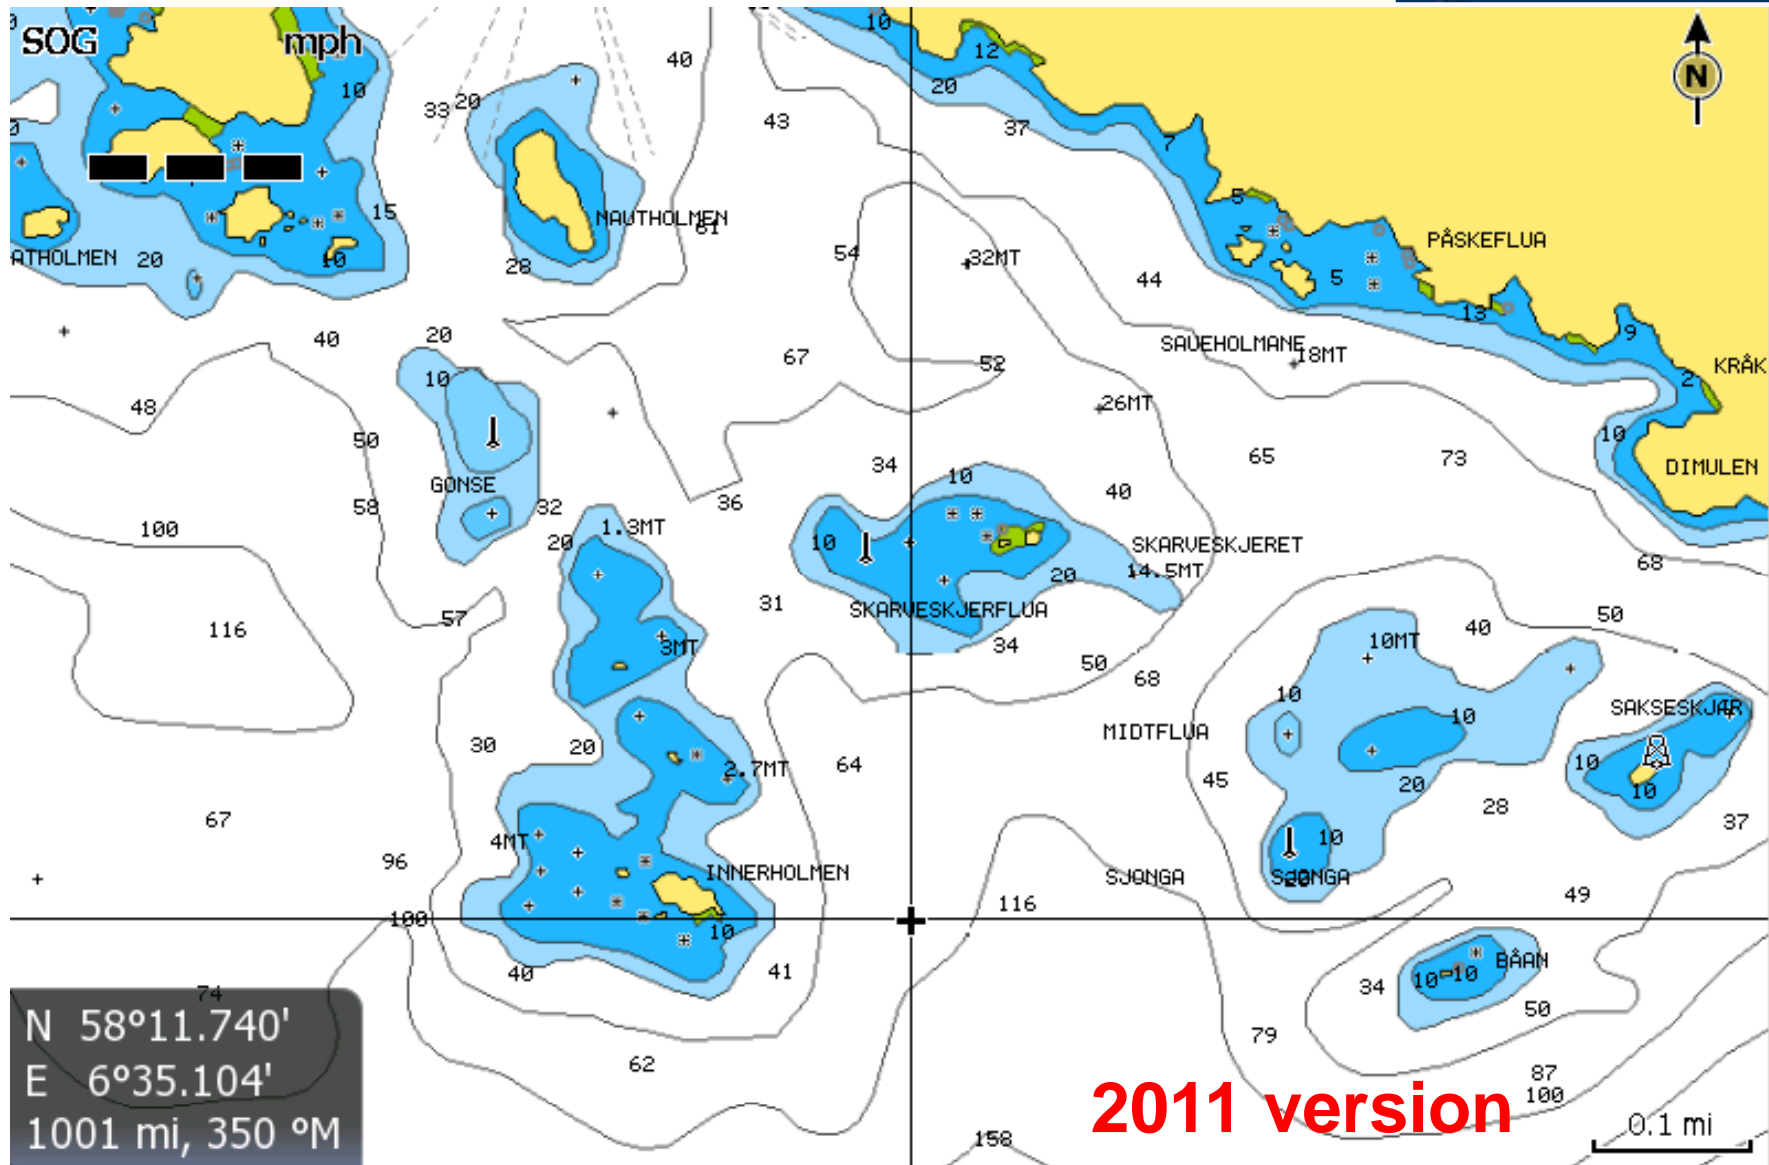

MOSS - OSLO

NT Database

Navionics Chart

2010 version

Oscarsborg - Oslo

NT Database

Navionics Chart

New waypoint... Goto Cursor Info Overlay Off Chart options View 2D

Flekkerfjord

NT Database

Navionics chart

2010 version

New waypoint... Goto Cursor Info Overlay off Chart options View 2D