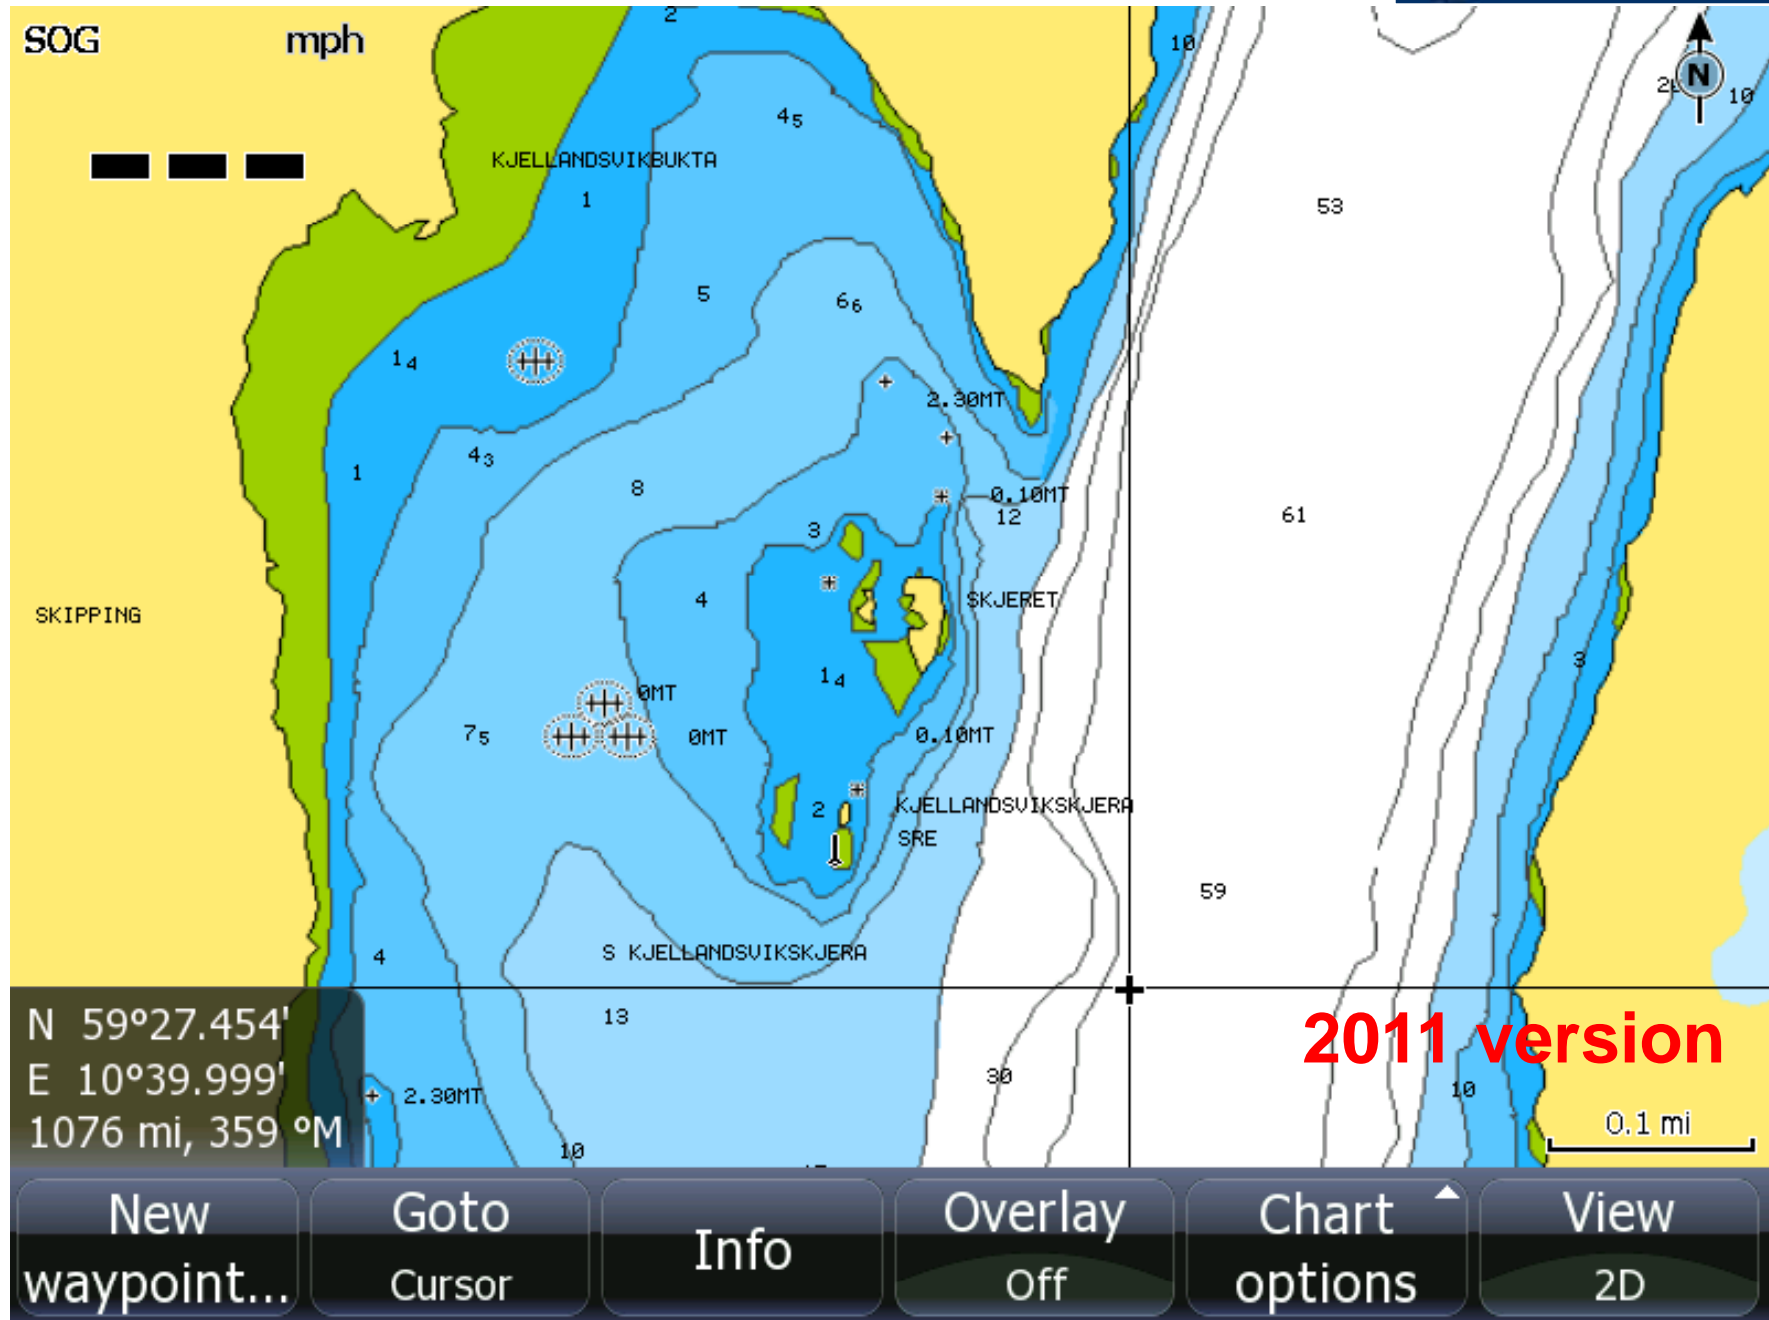

49XG spot sounding 2011

LOWRANCE[®]

SIMRAD

B&G

ESANE - EGRSUND

NT Database

Navionics Chart

New waypoint... Goto Cursor Info Overlay Off Chart options View 2D

MOSS - OSLO

NT Database

Navionics Chart

2010 version

Oscarsborg - Oslo

NT Database

Navionics Chart

New waypoint... Goto Cursor Info Overlay Off Chart options View 2D

Flekkerfjord

NT Database

Navionics chart

2010 version

New waypoint... Goto Cursor Info Overlay off Chart options View 2D