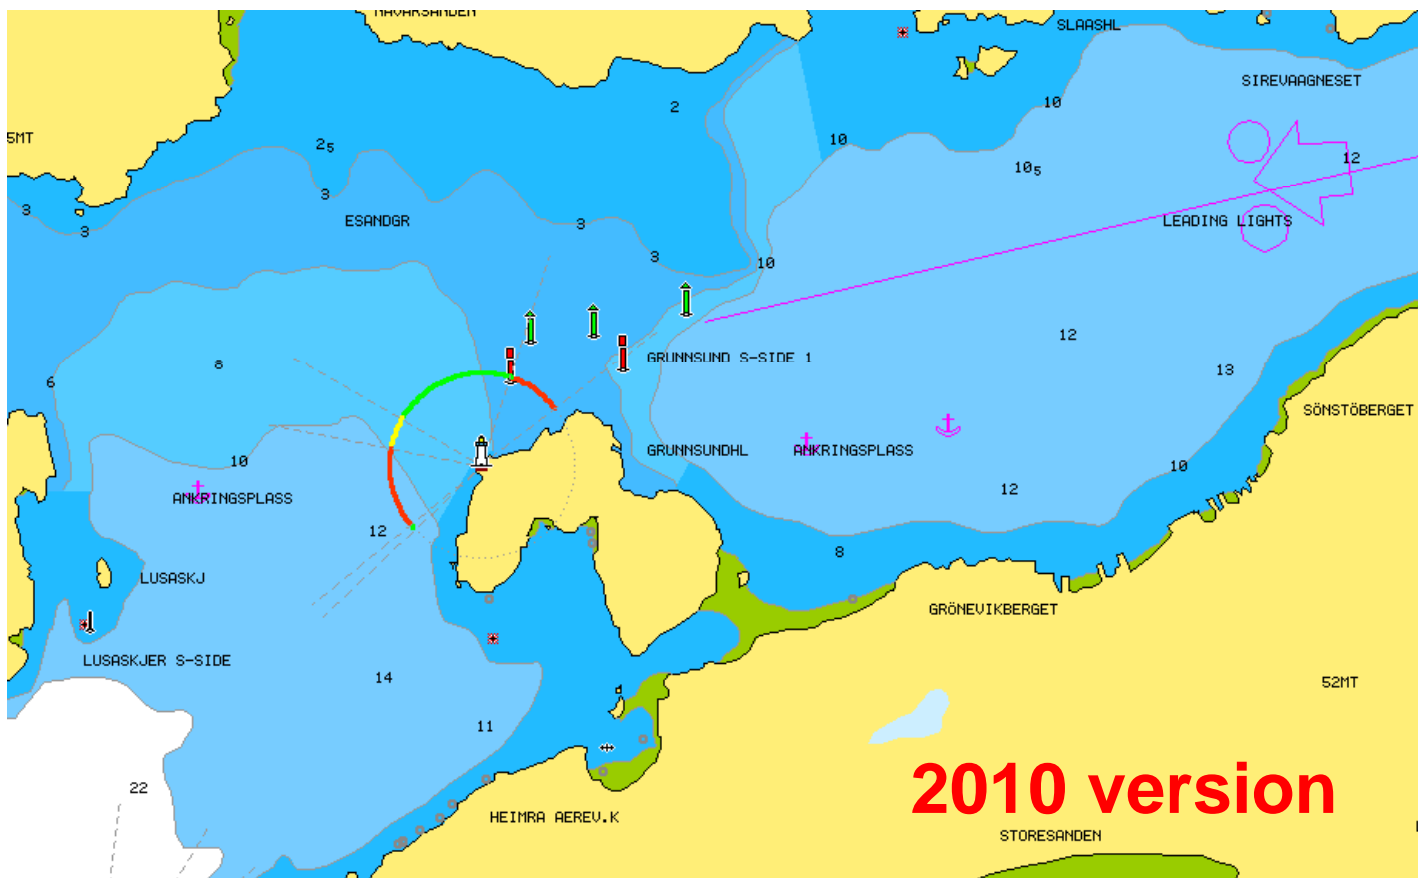

49XG spot sounding 2011

LOWRANCE[®]

SIMRAD

B&G

ESANE - EGRSUND

NT Database

Navionics Chart

New waypoint... Goto Cursor Info Overlay Off Chart options View 2D

MOSS - OSLO

NT Database

Navionics Chart

2010 version

Oscarsborg - Oslo

NT Database

Navionics Chart

New waypoint... Goto Cursor Info Overlay Off Chart options View 2D

Flekkerfjord

NT Database

Navionics chart

2010 version

New waypoint... Goto Cursor Info Overlay off Chart options View 2D