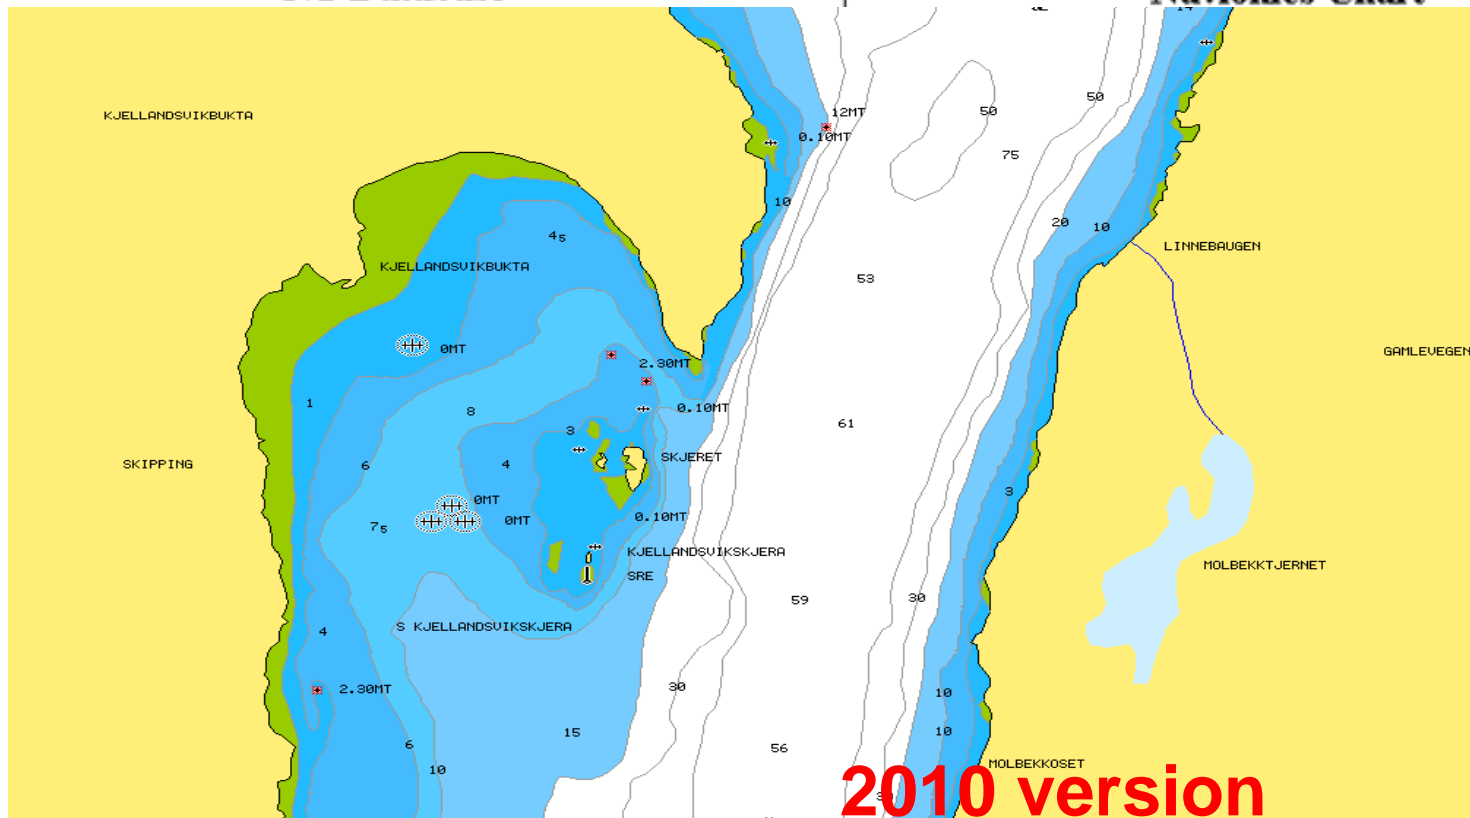

49XG spot sounding 2011

LOWRANCE[®]

SIMRAD

B&G

ESANE - EGRSUND

NT Database

Navionics Chart

New waypoint... Goto Cursor Info Overlay Off Chart options View 2D

MOSS - OSLO

NT Database

Navionics Chart

2010 version

Oscarsborg - Oslo

NT Database

Navionics Chart

New waypoint... Goto Cursor Info Overlay Off Chart options View 2D

Flekkerfjord

NT Database

Navionics chart

2010 version

New waypoint... Goto Cursor Info Overlay off Chart options View 2D