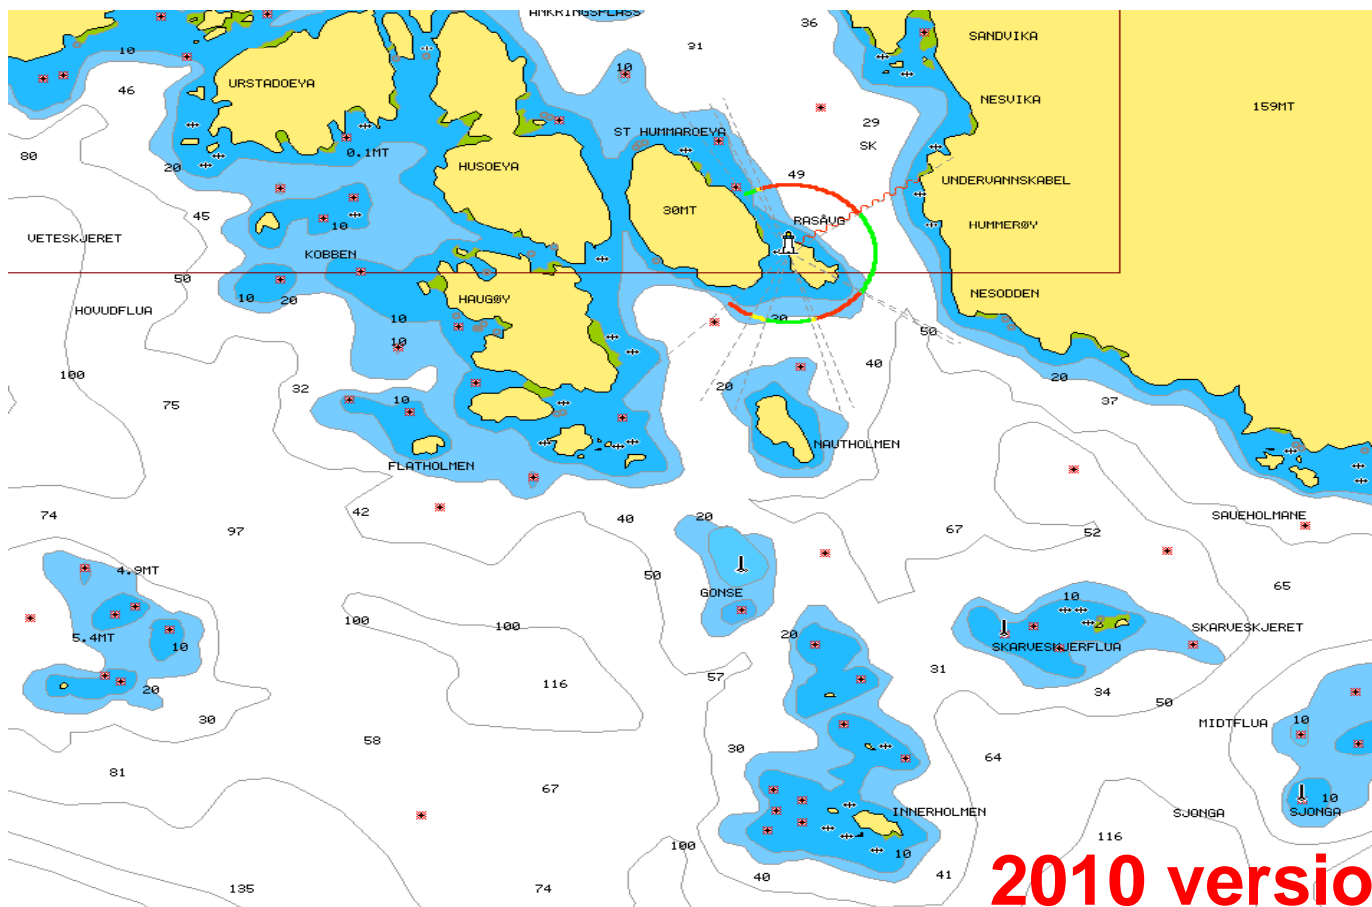

49XG spot sounding 2011

LOWRANCE[®]

SIMRAD

B&G

ESANE - EGRSUND

NT Database

Navionics Chart

New waypoint... Goto Cursor Info Overlay Off Chart options View 2D

MOSS - OSLO

NT Database

Navionics Chart

2010 version

Oscarsborg - Oslo

NT Database

Navionics Chart

New waypoint... Goto Cursor Info Overlay Off Chart options View 2D

Flekkerfjord

NT Database

Navionics chart

2010 version

New waypoint... Goto Cursor Info Overlay off Chart options View 2D